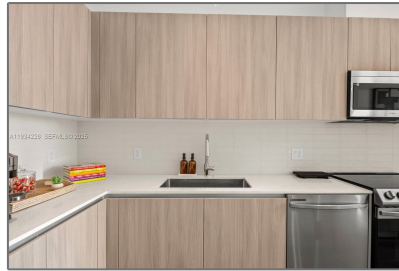

# Residential Lease For Rent

1,653 Sqft - 2800 SW 27th Terrace # 0316, Miami, Florida 33133