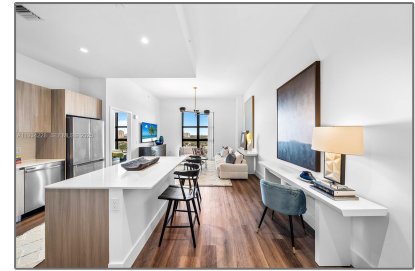

# Residential Lease For Rent

1,653 Sqft - 2800 SW 27th Terrace # 0316, Miami, Florida 33133