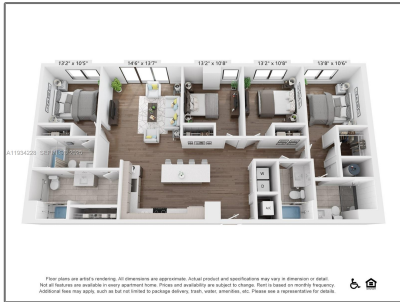

# Residential Lease For Rent

1,653 Sqft - 2800 SW 27th Terrace # 0316, Miami, Florida 33133

## Basic Details

Property Type: **Residential Lease**

Listing Type: **For Rent**

Listing ID: **A11934228**

Price: **\$7,661**

Bedroom(s): **4**

Bathroom(s): **4**

Square Footage: **1,653 Sqft**

Year Built: **2024**

Lot Area: **225,597 Sqft**

On Market Date: **22/12/2025**