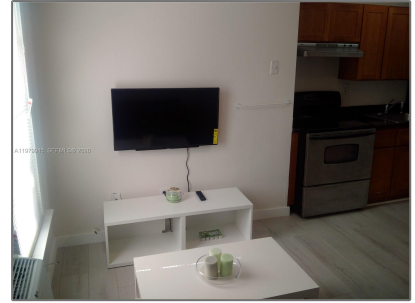

Residential Lease For Rent

440 Sqft - 842 Meridian Ave # 3C, Miami Beach, Florida 33139

Basic [Details](#)

Property Type:	Residential Lease
Listing Type:	For Rent
Listing ID:	A11979945
Price:	\$1,650
Bedroom(s):	1
Bathroom(s):	1
Square Footage:	440 Sqft
Year Built:	1925
On Market Date:	10/03/2026

Features

Furnished: **Furnished**

Address [Map](#)

Country:	US
State:	FL
County:	Miami-Dade County
City:	Miami Beach
Zipcode:	33139
Street:	842 Meridian Ave # 3C
Building Name:	THE PATRICIA CONDO
Longitude:	W81° 51' 48.5"