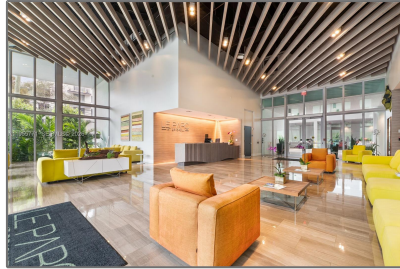

Residential For Sale

1,119 Sqft - 1600 SW 1st Ave # 707, Miami, Florida 33129

Basic [Details](#)

Property Type: **Residential**

Listing Type: **For Sale**

Listing ID: **A11955771**

Price: **\$800,000**

Bedroom(s): **2**