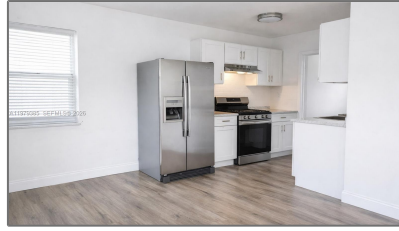

Residential Lease For Rent

1,000 Sqft - 2135 Bay Dr # 1, Miami Beach,
Florida 33141

Basic [Details](#)

Property Type: **Residential Lease**

Listing Type: **For Rent**

Listing ID: **A11979385**

Price: **\$2,350**