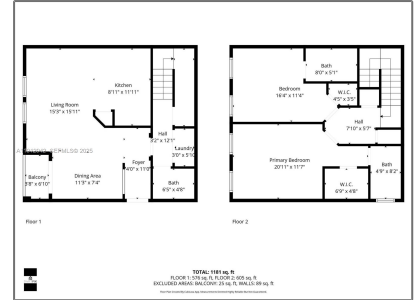

Residential For Sale

1,205 Sqft - 100 Jacaranda Country Club Dr # 203,
Plantation, Florida 33324

Basic Details

| | |
|-----------------|--------------------|
| Property Type: | Residential |
| Listing Type: | For Sale |
| Listing ID: | A11912942 |
| Price: | \$320,000 |
| Bedroom(s): | 2 |
| Bathroom(s): | 2 |
| Square Footage: | 1,205 Sqft |
| Year Built: | 2003 |
| Half Bathrooms: | 1 |
| On Market Date: | 12/11/2025 |

Address Map

| | |
|----------------|--|
| Country: | US |
| State: | FL |
| County: | Broward County |
| City: | Plantation |
| Zipcode: | 33324 |
| Street: | 100 Jacaranda Country Club Dr # 203 |
| Building Name: | COURTYARDS AT |