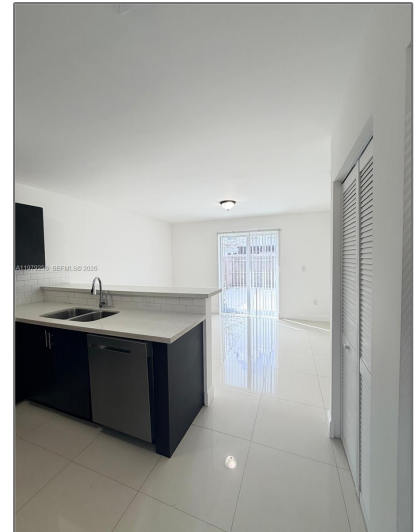

Residential Lease For Rent

1,320 Sqft - 13728 SW 258th Ln # 13728,
Homestead, Florida 33032

Basic [Details](#)

Property Type:	Residential Lease
Listing Type:	For Rent
Listing ID:	A11979256
Price:	\$2,395
Bedroom(s):	3
Bathroom(s):	2
Square Footage:	1,320 Sqft
Year Built:	2020
Lot Area:	1,846 Sqft
On Market Date:	09/03/2026