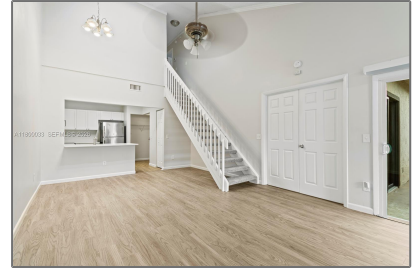

# Residential For Sale

1,027 Sqft - 4159 Palm Bay Cir # A, West Palm Beach, Florida 33406