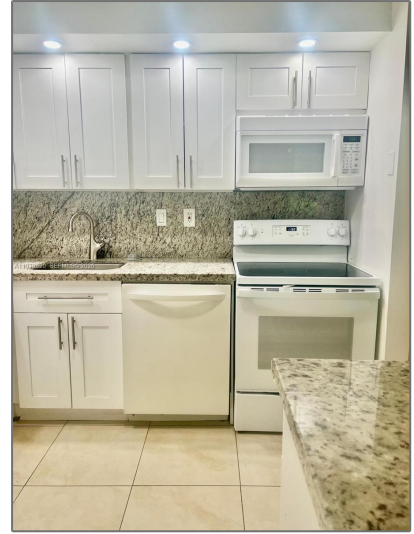

Residential Lease For Rent

1,160 Sqft - 19055 NW 62nd Ave # 102, Hialeah, Florida 33015

Basic [Details](#)

Property Type: **Residential Lease**

Listing Type: **For Rent**

Listing ID: **A11979520**

Price: **\$2,900**