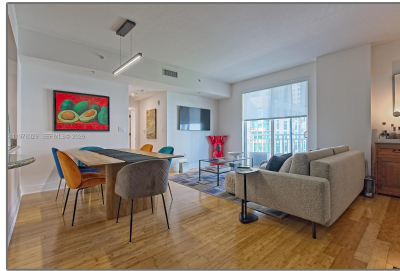

Residential Lease For Rent

894 Sqft - 7285 SW 90th St # D613, Miami,
Florida 33156

Basic [Details](#)

Property Type: **Residential Lease**

Listing Type: **For Rent**

Listing ID: **A11978329**

Price: **\$2,600**