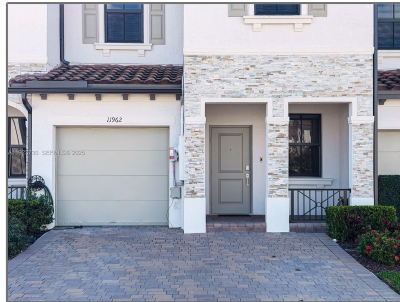

Residential Lease For Rent

1,820 Sqft - 11962 SW 247th Ter # 11962,
Homestead, Florida 33032

Basic [Details](#)

Property Type: **Residential Lease**

Listing Type: **For Rent**

Listing ID: **A11923730**

Price: **\$2,900**

Bedroom(s): **4**

Bathroom(s): **2**

Square Footage: **1,820 Sqft**

Year Built: **2023**

Half Bathrooms: **1**

Lot Area: **1,914 Sqft**

On Market Date: **04/12/2025**

Features