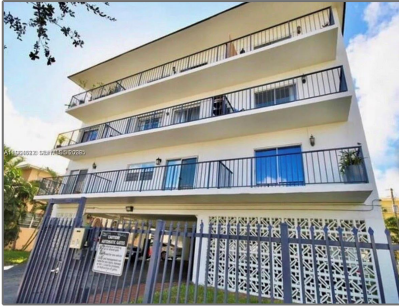

Residential Lease For Rent

870 Sqft - 1960 Marseille Dr # 204, Miami Beach, Florida 33141

Basic Details

Property Type:	Residential Lease
Listing Type:	For Rent
Listing ID:	A11964622
Price:	\$2,399
Bedroom(s):	2
Bathroom(s):	2
Square Footage:	870 Sqft
Year Built:	1979
On Market Date:	12/02/2026

Address Map

Country:	US
State:	FL
County:	Miami-Dade County
City:	Miami Beach
Zipcode:	33141
Street:	1960 Marseille Dr # 204
Building Name:	APARTMENTS ENCHANTE CONDO
Longitude:	W81° 51' 31.1"

Features

<input checked="" type="checkbox"/>	Pet Allowed:	Restrictions Or Possible Restrictions
<input checked="" type="checkbox"/>	Furnished:	Furnished