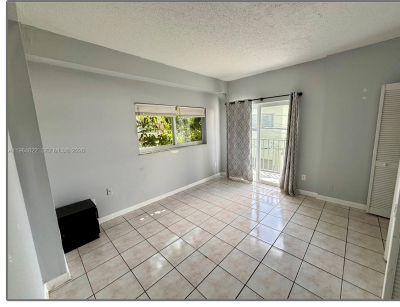

Residential Lease For Rent

870 Sqft - 1960 Marseille Dr # 204, Miami Beach, Florida 33141

Basic Details

Property Type:	Residential Lease
Listing Type:	For Rent
Listing ID:	A11964622
Price:	\$2,399
Bedroom(s):	2
Bathroom(s):	2
Square Footage:	870 Sqft
Year Built:	1979
On Market Date:	12/02/2026