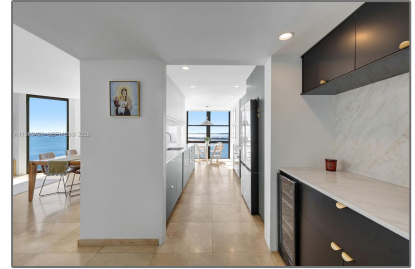

Residential Lease For Rent

2,172 Sqft - 1915 Brickell Ave # 1407, Miami, Florida 33129

Basic [Details](#)

Property Type: **Residential Lease**

Listing Type: **For Rent**

Listing ID: **A11969426**

Price: **\$8,000**