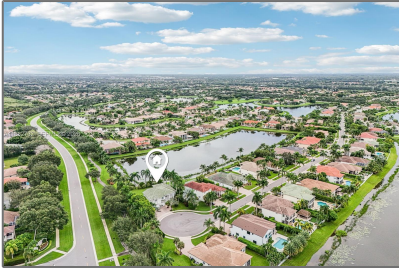

# Residential For Sale

4,319 Sqft - 11759 Paradise Cove Ln, Wellington,  
Florida 33449

## Address [Map](#)

Country:	<b>US</b>
State:	<b>FL</b>
County:	<b>Palm Beach County</b>
City:	<b>Wellington</b>
Zipcode:	<b>33449</b>
Street:	<b>11759 Paradise Cove Ln</b>
Building Name:	<b>ISLES AT WELLINGTON 4</b>