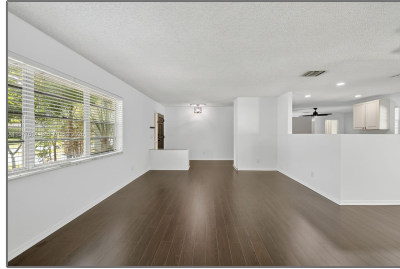

## Basic Details

Property Type: **Residential Lease**

Listing Type: **For Rent**

Listing ID: **A11977614**

Price: **\$2,700**

Bedroom(s): **3**

Bathroom(s): **2**

Square Footage: **1,730 Sqft**