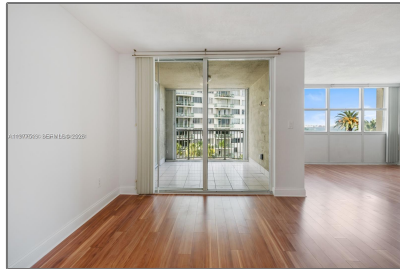

Residential Lease For Rent

1,227 Sqft - 1420 Brickell Bay Dr # 505C, Miami, Florida 33131

Basic [Details](#)

Property Type: **Residential Lease**

Listing Type: **For Rent**

Listing ID: **A11977519**

Price: **\$3,900**