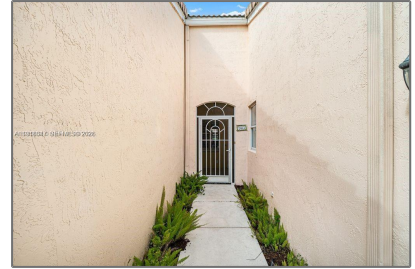

Residential For Sale

1,379 Sqft - 2437 S Coral Trace Cir, Delray Beach,
Florida 33445

Basic [Details](#)

Property Type: **Residential**

Listing Type: **For Sale**

Listing ID: **A11918347**

Price: **\$415,000**

County: **Palm Beach County**

City: **Delray Beach**

Zipcode: **33445**

Street: **2437 S Coral Trace
Cir**

Building Name: **Coral Trace**

Longitude: **W81° 54' 8.5"**

Latitude: **N26° 27' 57.7"**

Features