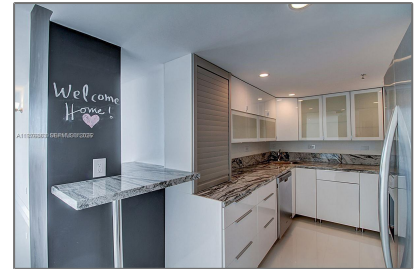

Residential Lease For Rent

1,038 Sqft - 20505 E Country Club Dr # 1931,
Aventura, Florida 33180

Basic Details

Property Type: **Residential Lease**

Listing Type: **For Rent**

Listing ID: **A11976863**

Price: **\$3,250**