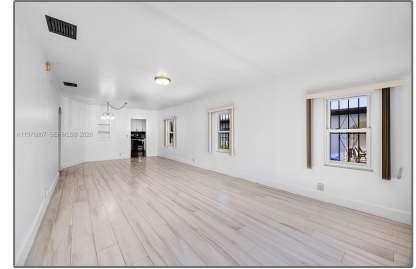

Residential Lease For Rent

1,015 Sqft - 150 SW 58th Ave # 150, Miami,
Florida 33144

Basic [Details](#)

Property Type: **Residential Lease**

Listing Type: **For Rent**

Listing ID: **A11976867**

Price: **\$3,250**