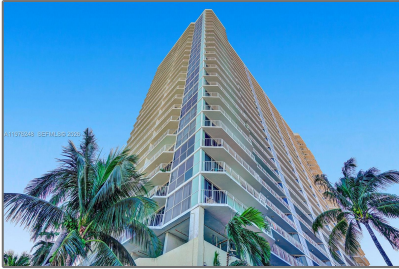

# Residential Lease For Rent

1,061 Sqft - 7601 E Treasure Dr # 2205, North Bay Village, Florida 33141

## Address [Map](#)

Country: **US**

State: **FL**

County: **Miami-Dade County**

City: **North Bay Village**

Zipcode: **33141**

Street: **7601 E Treasure Dr  
# 2205**

Building Name: **THE GRANDVIEW  
PALACE COND**