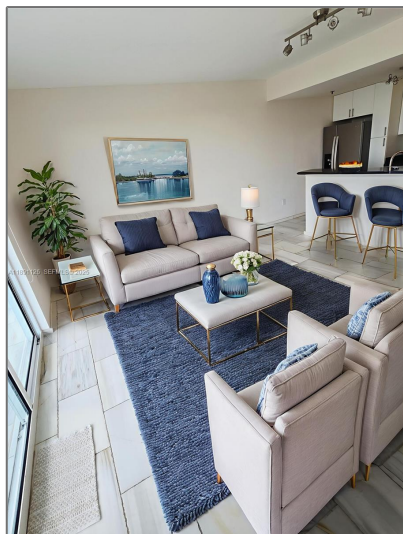

Residential Lease For Rent

714 Sqft - 1401 SW 22nd St # 1203, Miami,
Florida 33145

Basic [Details](#)

Property Type: **Residential Lease**

Listing Type: **For Rent**

Listing ID: **A11891126**

Price: **\$2,350**