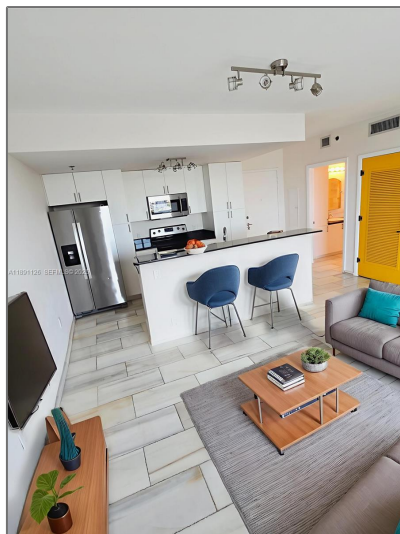

Residential Lease For Rent

714 Sqft - 1401 SW 22nd St # 1203, Miami,
Florida 33145

Basic [Details](#)

Property Type: **Residential Lease**

Listing Type: **For Rent**

Listing ID: **A11891126**

Price: **\$2,350**