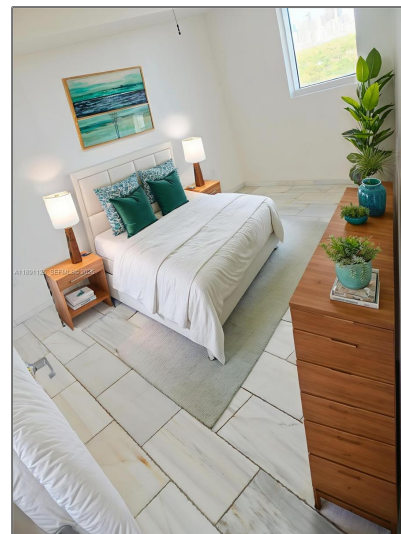

Residential Lease For Rent

714 Sqft - 1401 SW 22nd St # 1203, Miami,
Florida 33145

Basic [Details](#)

Property Type: **Residential Lease**

Listing Type: **For Rent**

Listing ID: **A11891126**

Price: **\$2,350**