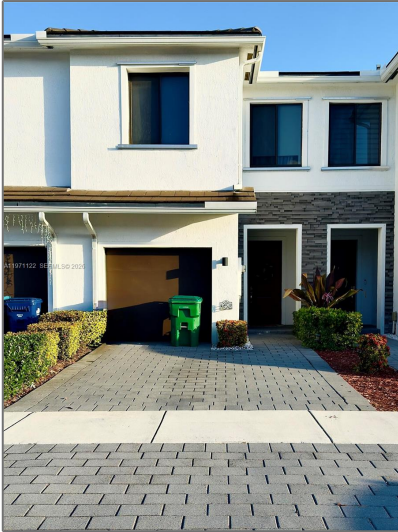

Residential For Sale

1,530 Sqft - 10945 SW 235th Ln, Homestead,
Florida 33032

Basic Details

Property Type:	Residential
Listing Type:	For Sale
Listing ID:	A11971122
Price:	\$429,000
Bedroom(s):	3
Bathroom(s):	2
Square Footage:	1,530 Sqft
Year Built:	2020
Rooms:	1
Half Bathrooms:	1
On Market Date:	23/02/2026

Features

Pet Allowed

Patio:

[Patio](#)

Address Map

Country:	US
State:	FL
County:	Miami-Dade County

City:	Homestead
Zipcode:	33032
Street:	10945 SW 235th Ln
Building Name:	The Keys at The Landings
Longitude:	W81° 37' 52.3"
Latitude:	N25° 32' 55"