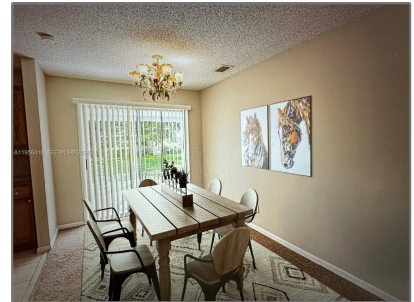

Residential Lease For Rent

1,080 Sqft - 1757 SW Burlington St # 1757, Port St. Lucie, Florida 34984

Basic [Details](#)

Property Type: **Residential Lease**

Listing Type: **For Rent**

Listing ID: **A11956418**