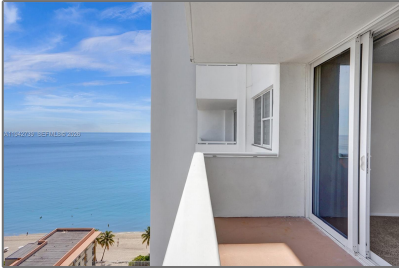

Residential Lease For Rent

900 Sqft - 3140 S Ocean Dr # 1909, Hallandale Beach, Florida 33009

Basic [Details](#)

Property Type: **Residential Lease**

Listing Type: **For Rent**

Listing ID: **A11942739**

Price: **\$2,300**

County: **Broward County**

City: **Hallandale Beach**

Zipcode: **33009**

Street: **3140 S Ocean Dr #
1909**

Building Name: **PARKER TOWER
CONDO**

Longitude: **W81° 52' 51.7"**

Features

✓ Swimming Pool: **Community**