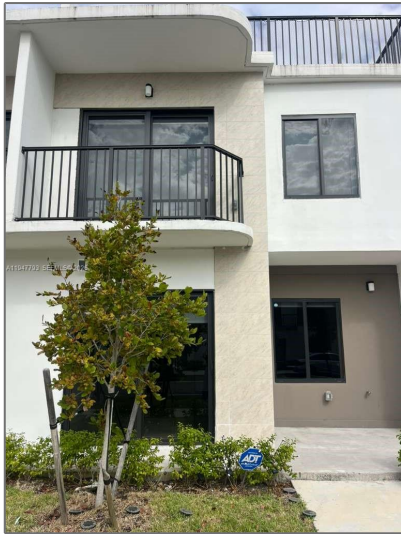

# Residential Lease For Rent

1,398 Sqft - 14561 SW 261st Ter # 1, Homestead,  
Florida 33032

## Basic [Details](#)

Property Type:	<b>Residential Lease</b>
Listing Type:	<b>For Rent</b>
Listing ID:	<b>A11947793</b>
Price:	<b>\$2,600</b>
Bedroom(s):	<b>3</b>
Bathroom(s):	<b>2</b>
Square Footage:	<b>1,398 Sqft</b>
Year Built:	<b>2024</b>
Lot Area:	<b>1,300 Sqft</b>
On Market Date:	<b>17/01/2026</b>