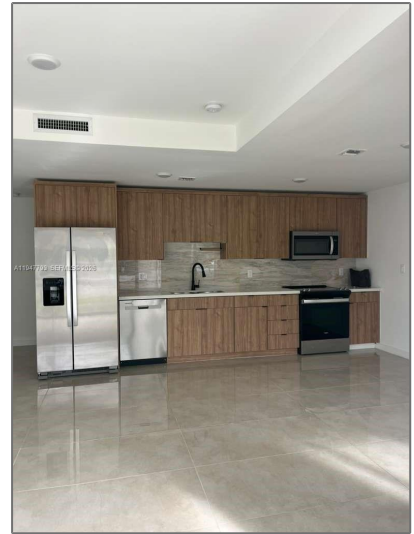

# Residential Lease For Rent

1,398 Sqft - 14561 SW 261st Ter # 1, Homestead,  
Florida 33032

## Basic [Details](#)

Property Type:	<b>Residential Lease</b>
Listing Type:	<b>For Rent</b>
Listing ID:	<b>A11947793</b>
Price:	<b>\$2,600</b>
Bedroom(s):	<b>3</b>
Bathroom(s):	<b>2</b>
Square Footage:	<b>1,398 Sqft</b>
Year Built:	<b>2024</b>
Lot Area:	<b>1,300 Sqft</b>
On Market Date:	<b>17/01/2026</b>