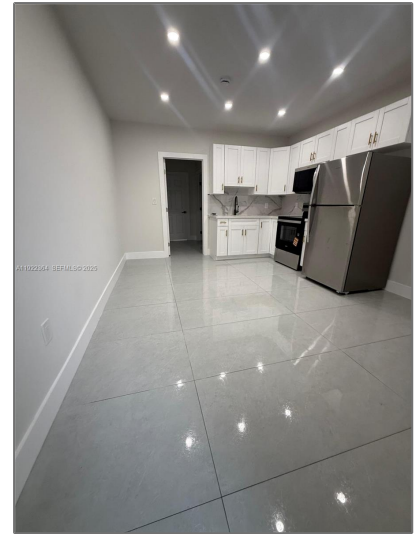

Residential Lease For Rent

8,746 Sqft - 935 Jefferson Ave # 4, Miami Beach, Florida 33139

Basic [Details](#)

Property Type: **Residential Lease**

Listing Type: **For Rent**

Listing ID: **A11922364**

Price: **\$2,250**