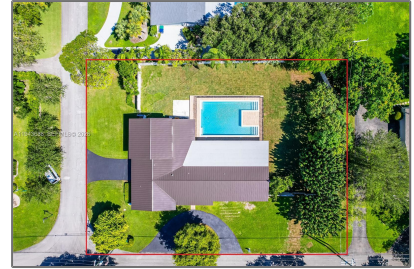

Residential For Sale

3,346 Sqft - 12525 SW 68th Ct, Pinecrest, Florida
33156

Basic [Details](#)

Property Type:	Residential
Listing Type:	For Sale
Listing ID:	A11943688
Price:	\$2,190,000
Bedroom(s):	5
Bathroom(s):	4
Square Footage:	3,346 Sqft
Year Built:	1957
Lot Area:	22,085 Sqft
On Market Date:	12/01/2026

Features

<input checked="" type="checkbox"/>	Swimming Pool:	In Ground
<input checked="" type="checkbox"/>	Patio:	Patio

Address [Map](#)

Country:	US
State:	FL
County:	Miami-Dade County
City:	Pinecrest
Zipcode:	33156
Street:	12525 SW 68th Ct
Building Name:	ROCK LAKE
Longitude:	W81° 41' 43"