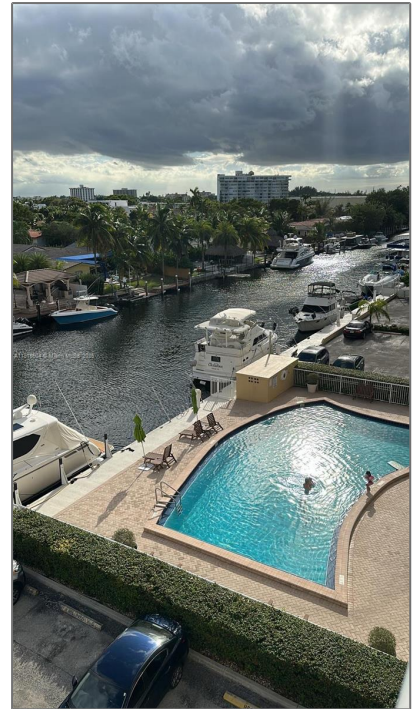

Residential For Sale

963 Sqft - 2000 NE 135th St # 509, North Miami,
Florida 33181

Basic [Details](#)

Property Type: **Residential**

Listing Type: **For Sale**

Listing ID: **A11818604**

Price: **\$260,000**

Patio: **Open Balcony**

Address [Map](#)

Country: **US**

State: **FL**

County: **Miami-Dade County**

City: **North Miami**

Zipcode: **33181**

Street: **2000 NE 135th St #
509**