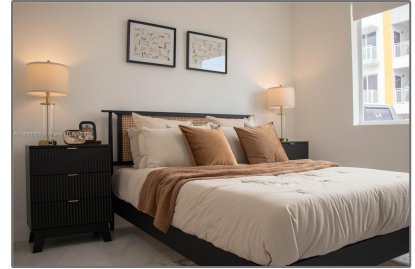

# Residential Lease For Rent

816 Sqft - 1455 W 29th St # 113, Hialeah, Florida 33012

## Basic [Details](#)

Property Type: **Residential Lease**

Listing Type: **For Rent**

Listing ID: **A11886363**

Price: **\$2,560**

Bedroom(s): **2**

Bathroom(s): **2**

Square Footage: **816 Sqft**