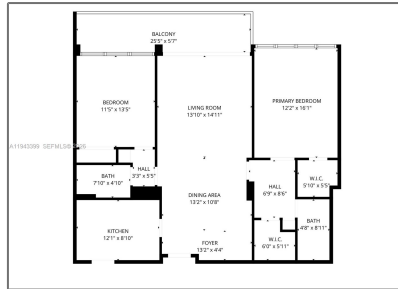

Residential Lease For Rent

1,100 Sqft - 3140 S Ocean Dr # 1211, Hallandale Beach, Florida 33009

Basic Details

Property Type: **Residential Lease**

Listing Type: **For Rent**

Listing ID: **A11943399**

Price: **\$4,500**

Bedroom(s): **2**

Bathroom(s): **2**

Square Footage: **1,100 Sqft**

Year Built: **1980**

On Market Date: **11/01/2026**

Features

Swimming Pool: **Community**

Patio: **Open Balcony**