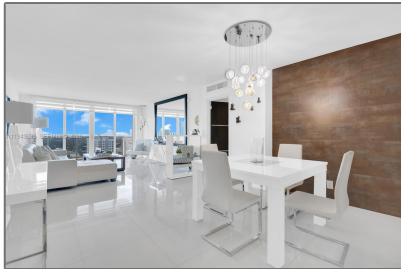

Residential Lease For Rent

1,100 Sqft - 3140 S Ocean Dr # 1211, Hallandale Beach, Florida 33009

Basic Details

Property Type: **Residential Lease**

Listing Type: **For Rent**

Listing ID: **A11943399**

Price: **\$4,500**