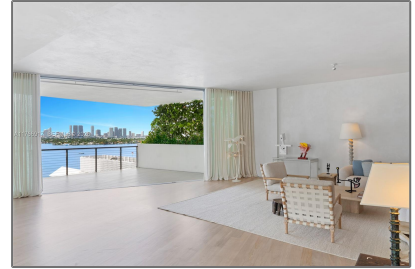

Residential For Sale

3,936 Sqft - 1300 Monad Ter # 11E, Miami Beach, Florida 33139

Basic [Details](#)

Property Type: **Residential**

Listing Type: **For Sale**

Listing ID: **A11766917**

Price: **\$9,900,000**