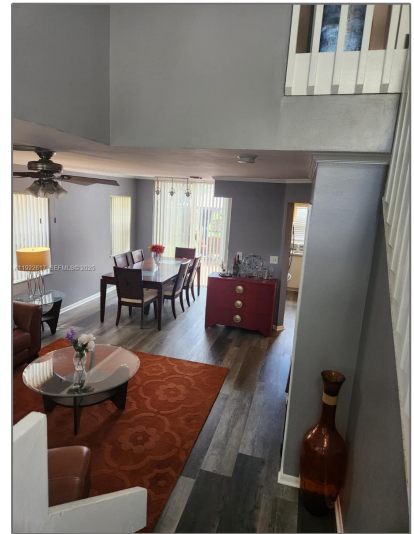

Residential For Sale

1,484 Sqft - Plantation, Florida 33322

Basic [Details](#)

Property Type: **Residential**

Listing Type: **For Sale**

Listing ID: **A11922617**

Price: **\$600,000**

Bedroom(s): **3**