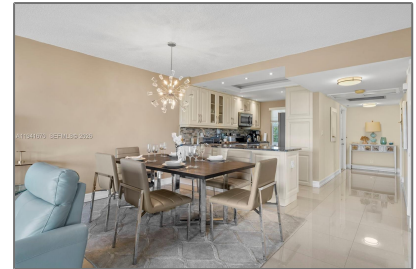

Residential For Sale

1,390 Sqft - 4030 W Palm Aire Dr # 408, Pompano Beach, Florida 33069

Basic [Details](#)

Property Type:	Residential
Listing Type:	For Sale
Listing ID:	A11941670
Price:	\$389,999
Bedroom(s):	3
Bathroom(s):	2
Square Footage:	1,390 Sqft
Year Built:	1980
On Market Date:	08/01/2026

Features

<input checked="" type="checkbox"/>	View:	Lake, Golf View
<input checked="" type="checkbox"/>	Patio:	Wrap Around
<input checked="" type="checkbox"/>	Furnished:	Furnished

Address [Map](#)

Country:	US
State:	FL
County:	Broward County
City:	Pompano Beach
Zipcode:	33069
Street:	4030 W Palm Aire Dr # 408
Building Name:	PALM-AIRE CC APTS 102
Longitude:	W81° 49' 33.8"