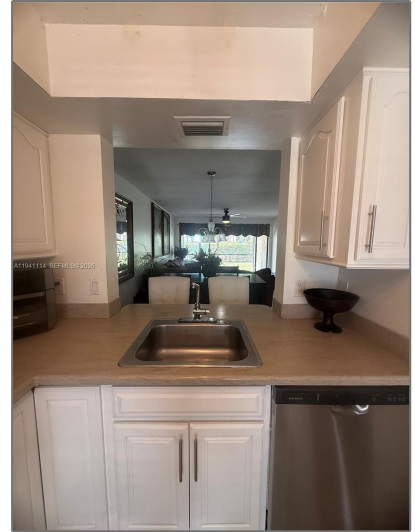

Residential For Sale

1,100 Sqft - 2371 SW 15th St # 101, Deerfield Beach, Florida 33442

Basic Details

Property Type:	Residential
Listing Type:	For Sale
Listing ID:	A11941114
Price:	\$275,000
Bedroom(s):	2
Bathroom(s):	2
Square Footage:	1,100 Sqft
Year Built:	1980
On Market Date:	08/01/2026