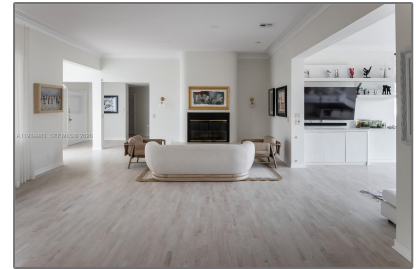

Residential Lease For Rent

3,971 Sqft - 950 S Southlake Dr # 950, Hollywood, Florida 33019

Basic Details

Property Type: **Residential Lease**

Listing Type: **For Rent**

Listing ID: **A11939983**

Price: **$22,500**

Bedroom(s): **4**

Bathroom(s): **3**

Square Footage: **3,971 Sqft**

Year Built: **1968**

Lot Area: **27,307 Sqft**

On Market Date: **06/01/2026**

Features

✓ Swimming Pool: **In Ground**

✓ Pet Allowed

✓ Furnished: **Unfurnished**

Address Map

Country: **US**

State: **FL**

County: **Broward County**

City: **Hollywood**

Zipcode: **33019**

Street: **950 S Southlake Dr
950**

Building Name: **HOLLYWOOD
LAKES SECTION**