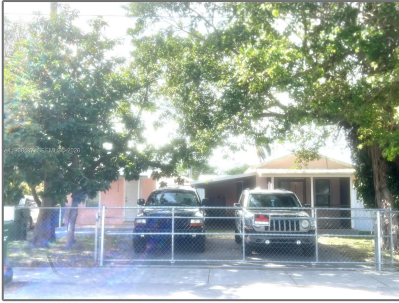

# Residential Lease For Rent

962 Sqft - 616 SW 8th # 620, Homestead, Florida  
33030