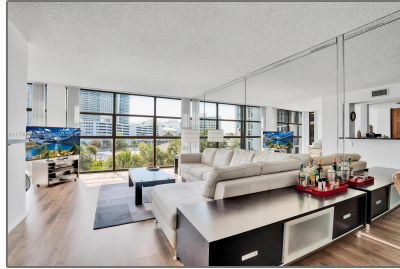

Residential For Sale

1,075 Sqft - 600 Parkview Dr, Hallandale Beach,
Florida 33009

Basic [Details](#)

Property Type: **Residential**

Listing Type: **For Sale**

Listing ID: **A11788621**

Price: **\$279,000**