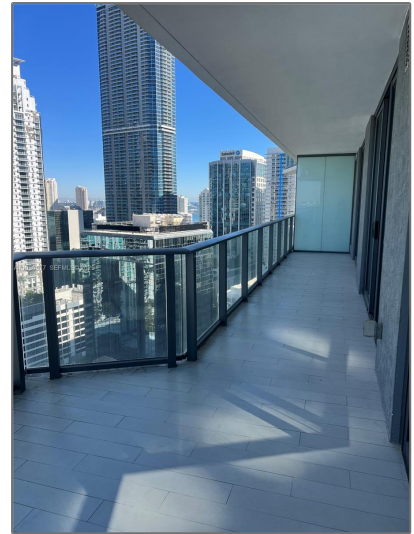

Residential Lease For Rent

868 Sqft - 1300 S Miami Ave # 2511, Miami,
Florida 33130

Basic [Details](#)

Property Type: **Residential Lease**

Listing Type: **For Rent**

Listing ID: **A11936577**

Price: **\$4,500**