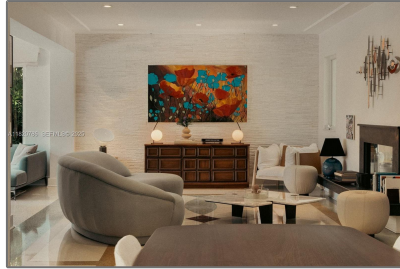

Residential For Sale

3,421 Sqft - 6165 Pine Tree Dr, Miami Beach,
Florida 33140

Basic [Details](#)

Property Type: **Residential**

Listing Type: **For Sale**

Listing ID: **A11820786**

Price: **\$7,950,000**

Bedroom(s): **3**