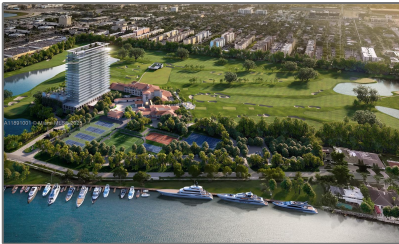

Residential For Sale

1,242 Sqft - 501 Diplomat Pwky # F, Hallandale Beach, Florida 33009

Basic Details

Property Type: **Residential**

Listing Type: **For Sale**

Listing ID: **A11891001**

Price: **\$2,440,000**