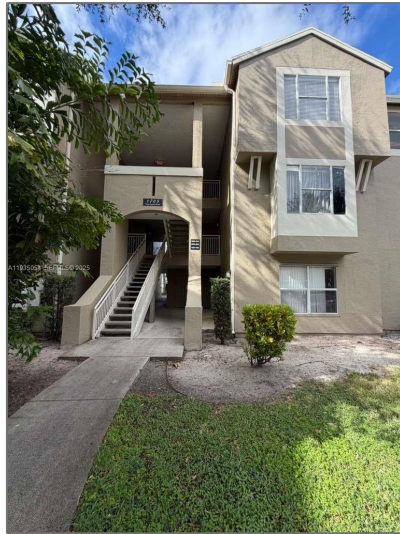

Residential Lease For Rent

636 Sqft - 1705 Palm Cove Blvd # 206, Delray Beach, Florida 33445

Basic [Details](#)

Property Type: **Residential Lease**

Listing Type: **For Rent**

Listing ID: **A11935054**

Price: **\$2,150**

Address [Map](#)

Country: **US**

State: **FL**

County: **Palm Beach County**

City: **Delray Beach**

Zipcode: **33445**

Street: **1705 Palm Cove
Blvd # 206**

Building Name: **VERANO AT
DELRAY CONDO**