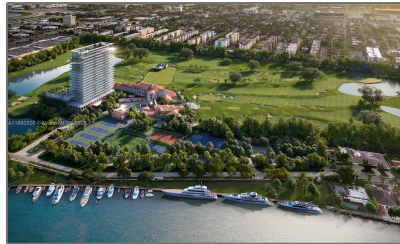

Residential For Sale

1,203 Sqft - 501 Diplomat Pkwy # G, Hallandale Beach, Florida 33009

Basic Details

Property Type: **Residential**

Listing Type: **For Sale**

Listing ID: **A11892526**

Price: **\$2,406,000**