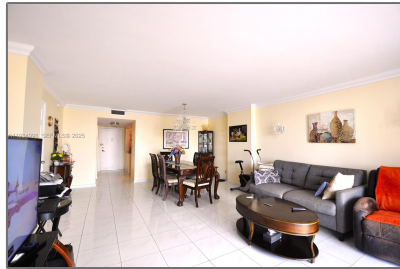

# Residential Lease For Rent

1,217 Sqft - 1865 S Ocean Dr # 9I, Hallandale  
Beach, Florida 33009