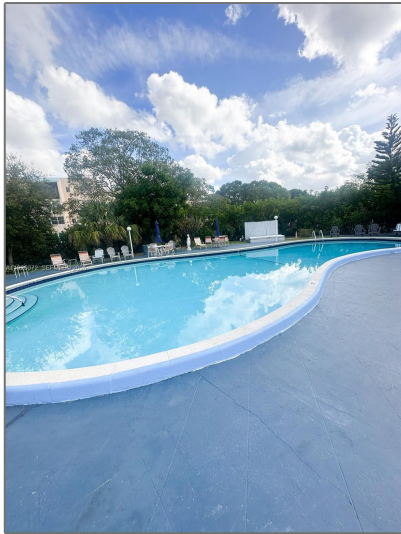

Residential For Sale

835 Sqft - 2860 Somerset Dr # 400K, Lauderdale
Lakes, Florida 33311

Basic [Details](#)

Property Type:	Residential
Listing Type:	For Sale
Listing ID:	A11926072
Price:	$92,950
Bedroom(s):	1
Bathroom(s):	1
Square Footage:	835 Sqft
Year Built:	1980
Half Bathrooms:	1
On Market Date:	05/12/2025

Address [Map](#)

Country:	US
State:	FL
County:	Broward County
City:	Lauderdale Lakes

Features

☒	View:	Garden View
☒	Pet Allowed:	More Than 20 Lbs
☒	Patio:	Patio