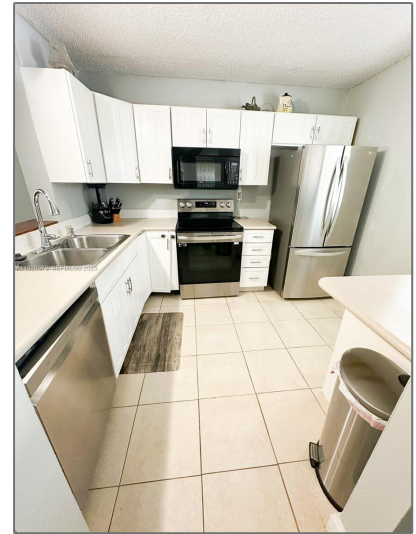

Residential For Sale

835 Sqft - 2860 Somerset Dr # 400K, Lauderdale
Lakes, Florida 33311

Basic [Details](#)

Property Type:	Residential
Listing Type:	For Sale
Listing ID:	A11926072
Price:	\$92,950
Bedroom(s):	1
Bathroom(s):	1
Square Footage:	835 Sqft
Year Built:	1980
Half Bathrooms:	1
On Market Date:	05/12/2025