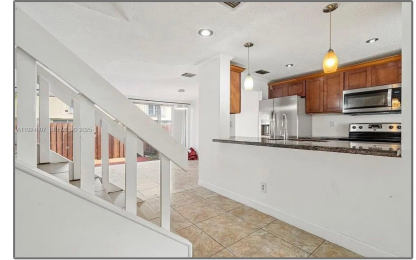

Residential Lease For Rent

1,770 Sqft - 838 NW 82nd Ave # 2, Plantation,
Florida 33324

Basic Details

Property Type:	Residential Lease
Listing Type:	For Rent
Listing ID:	A11924807
Price:	\$3,100
Bedroom(s):	3
Bathroom(s):	2
Square Footage:	1,770 Sqft
Year Built:	1979
Half Bathrooms:	1
On Market Date:	01/12/2025