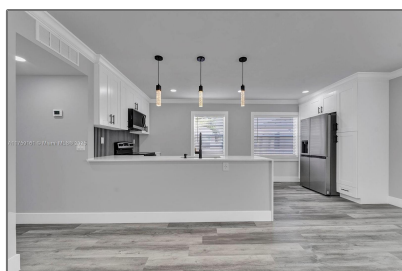

## Basic [Details](#)

Property Type: **Residential**

Listing Type: **For Sale**

Listing ID: **A11759161**

Price: **\$150,000**

Bedroom(s): **2**

Bathroom(s): **2**

Square Footage: **760 Sqft**