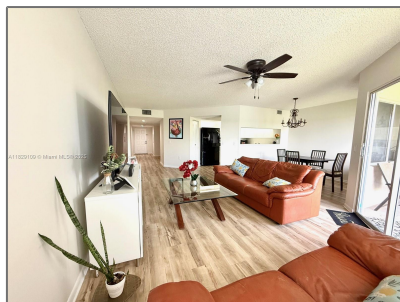

Residential For Sale

1,056 Sqft - 1400 SW 137th Ave # 411F,
Pembroke Pines, Florida 33027

Basic [Details](#)

Property Type: **Residential**

Listing Type: **For Sale**

Listing ID: **A11829109**

Price: **\$175,900**