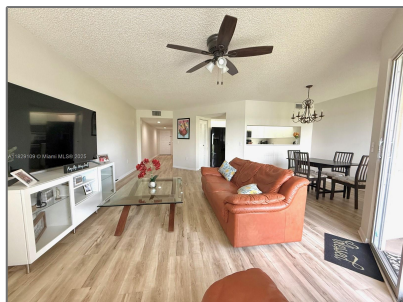

Residential For Sale

1,056 Sqft - 1400 SW 137th Ave # 411F,
Pembroke Pines, Florida 33027

Basic [Details](#)

Property Type: **Residential**

Listing Type: **For Sale**

Listing ID: **A11829109**

Price: **\$175,900**