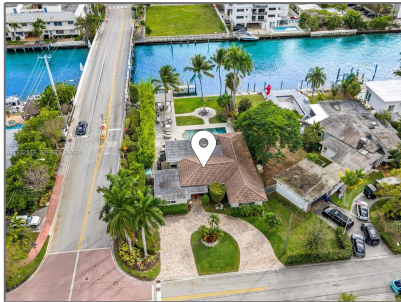

# Residential For Sale

2,403 Sqft - 1000 S Shore Dr, Miami Beach,  
Florida 33141

## Address [Map](#)

Country: **US**

State: **FL**

County: **Miami-Dade County**

City: **Miami Beach**

Zipcode: **33141**

Street: **1000 S Shore Dr**

Building Name: **NORMANDY GOLF  
COURSE**

## Features

Swimming Pool: **In Ground**

View: **Intracoastal View, Canal**

Longitude: **W81° 51' 20.2"**

Latitude: **N25° 51' 15.3"**

Agent **Info**

---

Elena Beck  
📞 (305) 924-6985