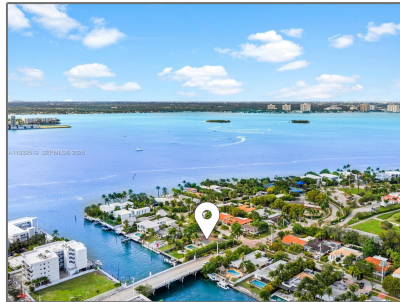

# Residential For Sale

2,403 Sqft - 1000 S Shore Dr, Miami Beach,  
Florida 33141

## Address [Map](#)

Country: **US**

State: **FL**

County: **Miami-Dade County**

City: **Miami Beach**

Zipcode: **33141**

Street: **1000 S Shore Dr**

Building Name: **NORMANDY GOLF  
COURSE**

## Features

Swimming Pool: **In Ground**

View: **Intracoastal View, Canal**

Longitude: **W81° 51' 20.2"**

Latitude: **N25° 51' 15.3"**

Agent **Info**

---

Elena Beck  
📞 (305) 924-6985