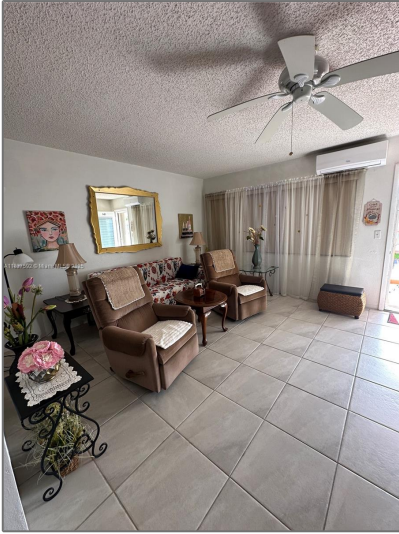

Residential For Sale

625 Sqft - 920 SW 11th Ave # 12A, Hallandale Beach, Florida 33009

Basic [Details](#)

Property Type: **Residential**

Listing Type: **For Sale**

Listing ID: **A11837592**

Price: **\$72,000**