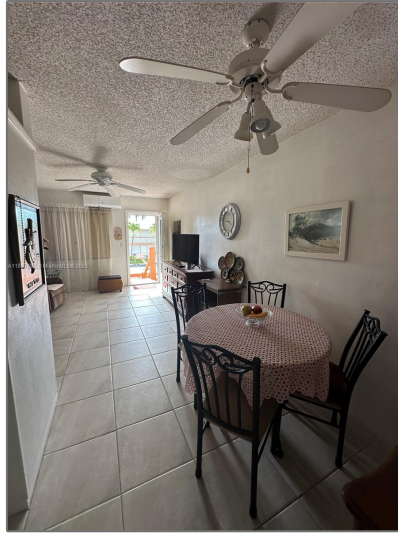

Residential For Sale

625 Sqft - 920 SW 11th Ave # 12A, Hallandale Beach, Florida 33009

Basic [Details](#)

Property Type: **Residential**

Listing Type: **For Sale**

Listing ID: **A11837592**

Price: **\$72,000**