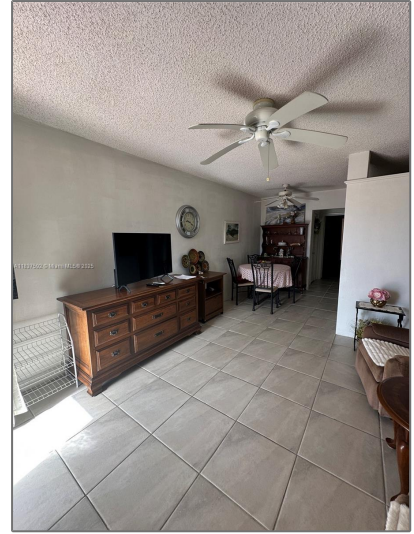

Residential For Sale

625 Sqft - 920 SW 11th Ave # 12A, Hallandale Beach, Florida 33009

Basic [Details](#)

Property Type: **Residential**

Listing Type: **For Sale**

Listing ID: **A11837592**

Price: **\$72,000**