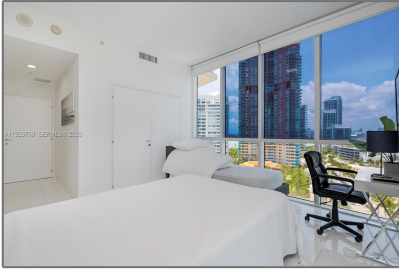

# Residential Lease For Rent

1,606 Sqft - 50 S Pointe Dr # 1506, Miami Beach, Florida 33139

## Basic [Details](#)

Property Type: **Residential Lease**

Listing Type: **For Rent**

Listing ID: **A11926768**

Price: **\$20,000**

Bedroom(s): **2**

Bathroom(s): **2**

Square Footage: **1,606 Sqft**