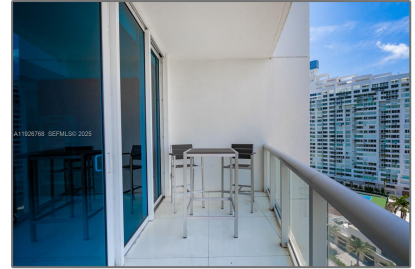

# Residential Lease For Rent

1,606 Sqft - 50 S Pointe Dr # 1506, Miami Beach, Florida 33139