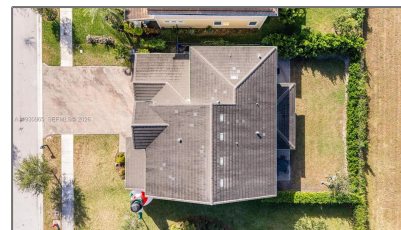

# Residential For Sale

3,361 Sqft - 1177 Wandering Willow Way,  
Loxahatchee, Florida 33470

## Basic Details

Property Type:	<b>Residential</b>
Listing Type:	<b>For Sale</b>
Listing ID:	<b>A11930965</b>
Price:	<b>\$774,000</b>
Bedroom(s):	<b>6</b>
Bathroom(s):	<b>4</b>
Square Footage:	<b>3,361 Sqft</b>
Year Built:	<b>2019</b>
Lot Area:	<b>7,800 Sqft</b>
On Market Date:	<b>15/12/2025</b>

## Address Map

Country:	<b>US</b>
State:	<b>FL</b>
County:	<b>Palm Beach County</b>
City:	<b>Loxahatchee</b>
Zipcode:	<b>33470</b>
Street:	<b>1177 Wandering Willow Way</b>
Building Name:	<b>ARDEN PUD POD A WEST &amp; PO</b>
Longitude:	<b>W81° 38' 16.7"</b>
Latitude:	<b>N26° 41' 51.6"</b>